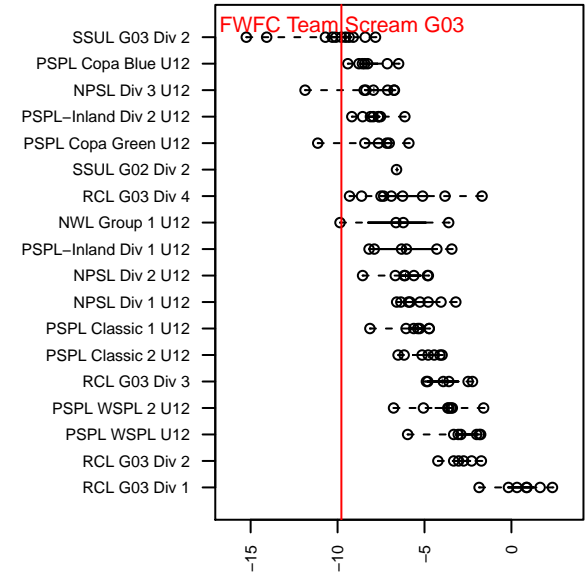

# FWFC Team Scream G03

Federal Way FC  
Federal Way, WA  
G03 total strength=147  
attack=0.09 defense=0.12  
fall league = SSUL G03 Div 2

alt names used:  
Team Scream  
FWFC G03 Team Scream

Venues played:  
2015 Xtreme Cup GU12 Silver  
2015 SSUL G03 Div 2

**attack and defense variance (black dot)  
relative to other teams  
and top 10 in region**

**attack and defense rating  
relative to others at age  
and all opponents in last 13 months**

**Performance relative to 13 month average**