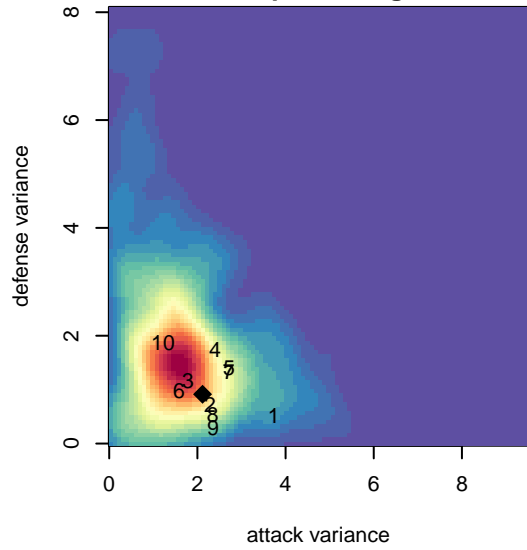

# FWFC Team Scream G03

Federal Way FC  
Federal Way, WA  
G03 total strength=147  
attack=0.09 defense=0.12  
fall league = SSUL G03 Div 2

alt names used:  
Team Scream  
FWFC G03 Team Scream

Venues played:  
2015 Xtreme Cup GU12 Silver  
2015 SSUL G03 Div 2

**attack and defense variance (black dot)  
relative to other teams  
and top 10 in region**

**attack and defense rating  
relative to others at age  
and all opponents in last 13 months**

**Performance relative to 13 month average**