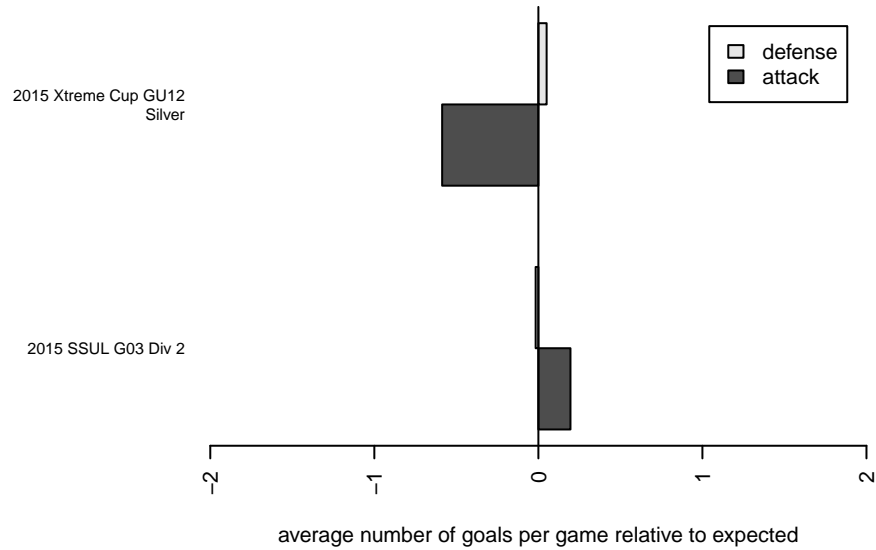

# FWFC Team Scream G03

Federal Way FC  
Federal Way, WA  
G03 total strength=147  
attack=0.09 defense=0.12  
fall league = SSUL G03 Div 2

alt names used:  
Team Scream  
FWFC G03 Team Scream

Venues played:  
2015 Xtreme Cup GU12 Silver  
2015 SSUL G03 Div 2

**attack and defense variance (black dot)  
relative to other teams  
and top 10 in region**

**attack and defense rating  
relative to others at age  
and all opponents in last 13 months**

**Performance relative to 13 month average**