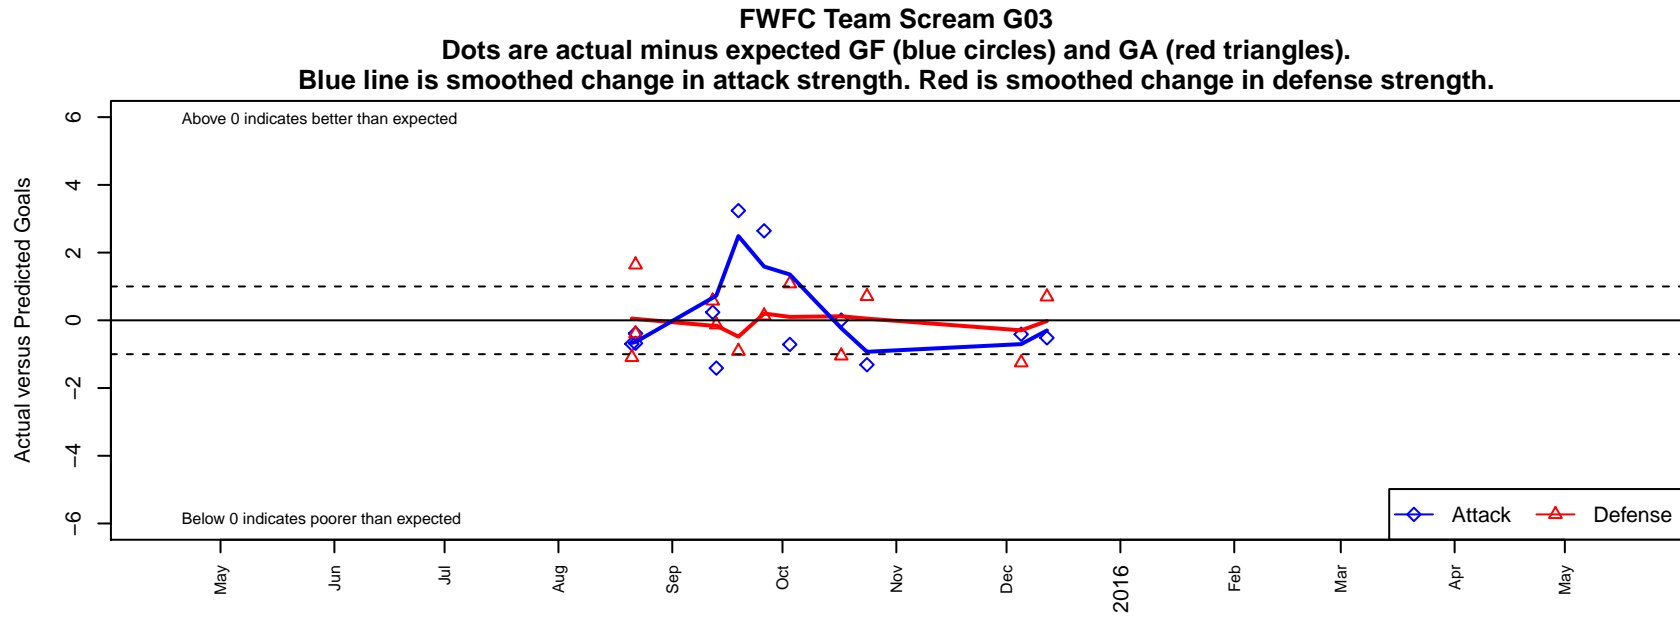

# FWFC Team Scream G03

Federal Way FC  
Federal Way, WA  
G03 total strength=147  
attack=0.09 defense=0.12  
fall league = SSUL G03 Div 2

alt names used:  
Team Scream  
FWFC G03 Team Scream

Venues played:  
2015 Xtreme Cup GU12 Silver  
2015 SSUL G03 Div 2

**attack and defense variance (black dot)  
relative to other teams  
and top 10 in region**

**attack and defense rating  
relative to others at age  
and all opponents in last 13 months**

**Performance relative to 13 month average**