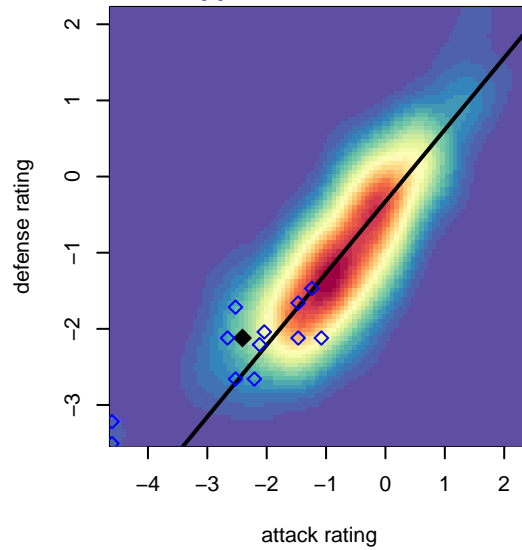

# FWFC Team Scream G03

Federal Way FC  
Federal Way, WA  
G03 total strength=147  
attack=0.09 defense=0.12  
fall league = SSUL G03 Div 2

alt names used:  
Team Scream  
FWFC G03 Team Scream

Venues played:  
2015 Xtreme Cup GU12 Silver  
2015 SSUL G03 Div 2

**attack and defense variance (black dot)  
relative to other teams  
and top 10 in region**

**attack and defense rating  
relative to others at age  
and all opponents in last 13 months**

**Performance relative to 13 month average**