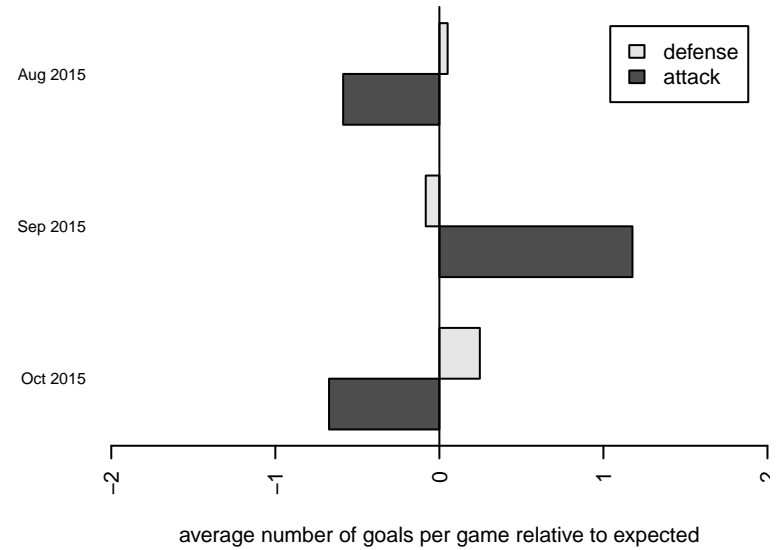

Performance relative to 13 month average